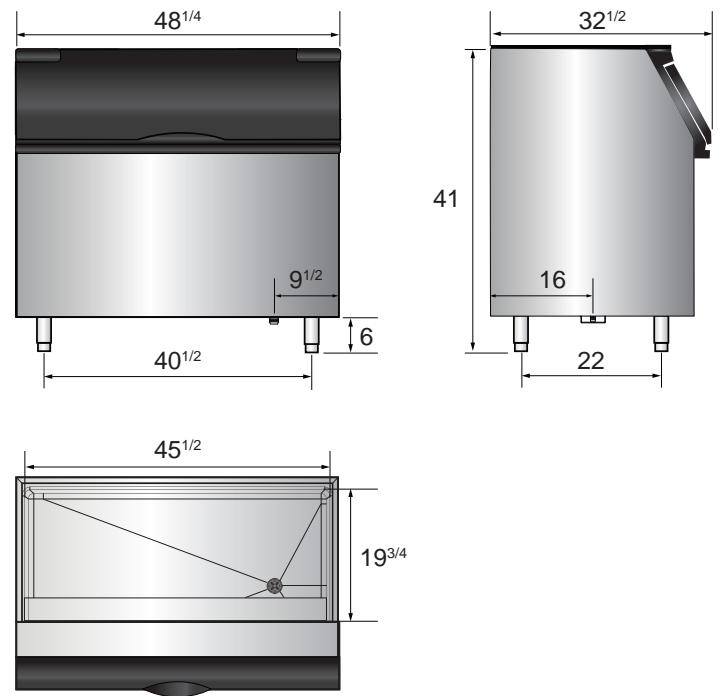

## Standard Features

- Bin holds up to 395 or 700 lb. of ice
- Durable stainless steel exterior
- Slanted black plastic bin door
- Ice scoop included
- Ice bins come standard with bin adapter
- Designed to work with Atosa ice machines YR450-AP-161 and YR800-AP-261

## SPECIFICATIONS

Models	Type	Foaming Material	Storage Capacity(lbs)	Leg(inch)	Exterior Dimensions(inch)	Gross Weight(lbs)
CYR400P	Ice bin	C <sub>5</sub> H <sub>10</sub>	396	6	30 <sup>1/4</sup> ×32 <sup>3/4</sup> ×41 <sup>1/4</sup>	141
CYR700P	Ice bin	C <sub>5</sub> H <sub>10</sub>	700	6	48 <sup>1/4</sup> ×32 <sup>1/2</sup> ×41	154

## PLAN VIEW

**CYR400P**

**CYR700P**

**Designed for Atosa ice machines**

Models	Type	Refrigerant	Voltage (V/Hz/Ph)	Amps(A)	Watts(W)	Ice-Making Capacity (lbs/hr)	Leg (inch)	Exterior Dimensions (inch)	Gross Weight (lbs)
YR450-AP-161	Cube ice	R290	115/60/1	9.6	965	460/24	6	30 <sup>1/5</sup> ×24 <sup>9/20</sup> ×21 <sup>7/10</sup>	158
YR800-AP-261	Cube ice	R-404a	220/60/1	7.5	1750	810/24	6	30 <sup>1/5</sup> ×24 <sup>9/20</sup> ×31 <sup>7/10</sup>	231