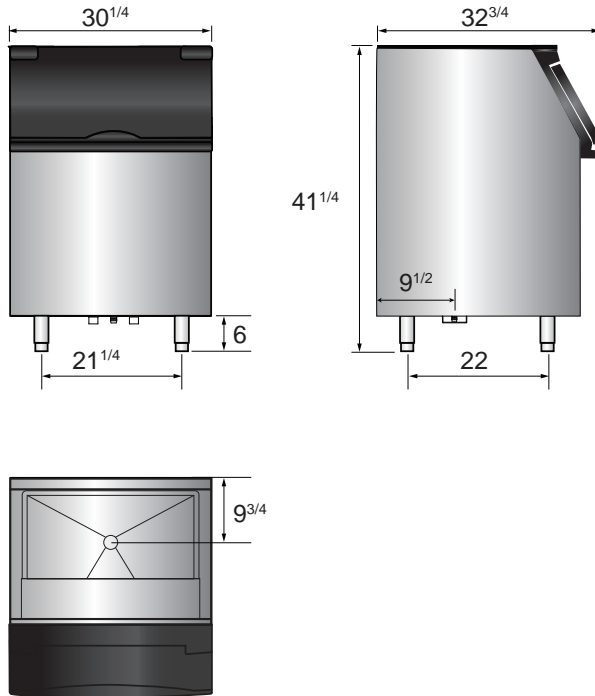

## Standard Features

- Bin holds up to 395 or 700 lb. of ice
- Durable stainless steel exterior
- Slanted black plastic bin door
- Ice scoop included
- Ice bins come standard with bin adapter
- Designed to work with Atosa ice machines YR450-AP-161 and YR800-AP-261

## MODELS:

CYR400P / CYR700P

CYR400P

CYR700P

2 YEAR PARTS AND LABOR WARRANTY (US ONLY)

**"WE MAKE THE KITCHEN BETTER!"**

Toll Free: 855-855-0399 Email: info@atosausa.com  
 www.atosa.com | www.atosausa.com  
 California, Colorado, Florida, Georgia, Illinois,  
 Massachusetts, New Jersey, Ohio, Texas, Washington

## SPECIFICATIONS

Models	Type	Foaming Material	Storage Capacity(lbs)	Leg(inch)	Exterior Dimensions(inch)	Gross Weight(lbs)
CYR400P	Ice bin	C <sub>5</sub> H <sub>10</sub>	396	6	30 <sup>1/4</sup> ×32 <sup>3/4</sup> ×41 <sup>1/4</sup>	141
CYR700P	Ice bin	C <sub>5</sub> H <sub>10</sub>	700	6	48 <sup>1/4</sup> ×32 <sup>1/2</sup> ×41	154

## PLAN VIEW

**CYR400P**

**CYR700P**

**Designed for Atosa ice machines**

Models	Type	Refrigerant	Voltage (V/Hz/Ph)	Amps(A)	Watts(W)	Ice-Making Capacity (lbs/hr)	Leg (inch)	Exterior Dimensions (inch)	Gross Weight (lbs)
YR450-AP-161	Cube ice	R290	115/60/1	9.6	965	460/24	6	30 <sup>1/5</sup> ×24 <sup>9/20</sup> ×21 <sup>7/10</sup>	158
YR800-AP-261	Cube ice	R-404a	220/60/1	7.5	1750	810/24	6	30 <sup>1/5</sup> ×24 <sup>9/20</sup> ×31 <sup>7/10</sup>	231