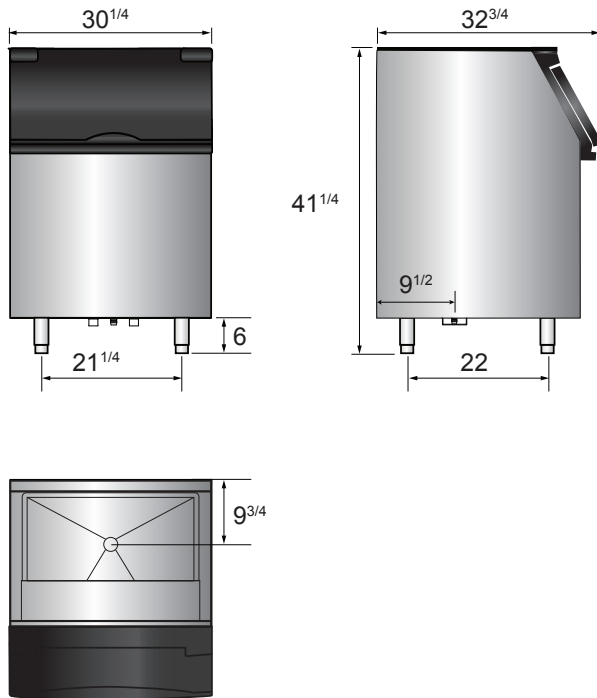

400 lb. and 700 lb. Ice Storage Bins

Standard Features

- Bin holds up to 395 or 700 lb. of ice
- Durable stainless steel exterior
- Slanted black plastic bin door
- Ice scoop included
- Ice bins come standard with bin adapter
- Designed to work with Atosa ice machines YR450-AP-161 and YR800-AP-261

SPECIFICATIONS

Models	Type	Foaming Material	Storage Capacity(lbs)	Leg(inch)	Exterior Dimensions(inch)	Gross Weight(lbs)
CYR400P	Ice bin	C ₅ H ₁₀	396	6	30 ¹ / ₄ ×32 ³ / ₄ ×41 ¹ / ₄	141
CYR700P	Ice bin	C ₅ H ₁₀	700	6	48 ¹ / ₄ ×32 ¹ / ₂ ×41	154

PLAN VIEW

CYR400P

CYR700P

Designed for Atosa ice machines

Models	Type	Refrigerant	Voltage (V/Hz/Ph)	Amps(A)	Watts(W)	Ice-Making Capacity (lbs/hr)	Leg (inch)	Exterior Dimensions (inch)	Gross Weight (lbs)
YR450-AP-161	Cube ice	R290	115/60/1	9.6	965	460/24	6	30 ¹ / ₅ ×24 ⁹ / ₂₀ ×21 ⁷ / ₁₀	158
YR800-AP-261	Cube ice	R-404a	220/60/1	7.5	1750	810/24	6	30 ¹ / ₅ ×24 ⁹ / ₂₀ ×31 ⁷ / ₁₀	231