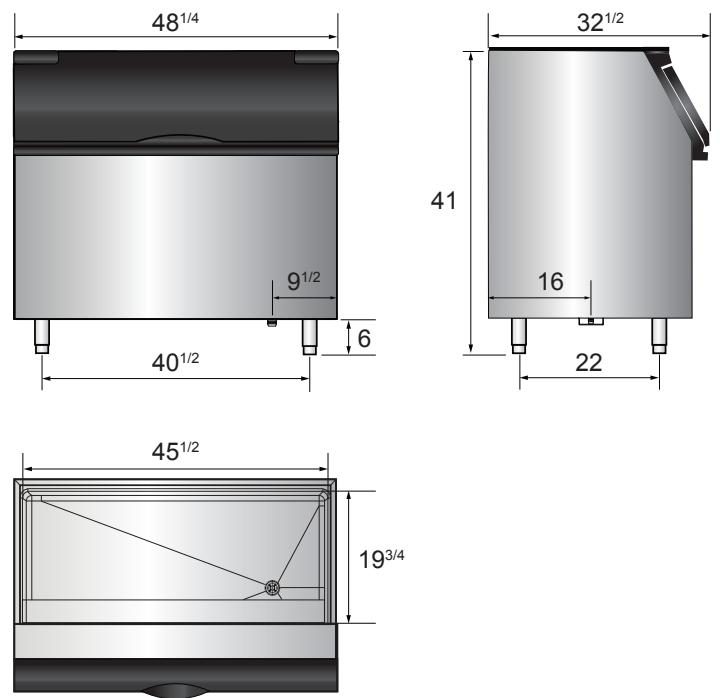

400 lb. and 700 lb. Ice Storage Bins

Standard Features

- Bin holds up to 395 or 700 lb. of ice
- Durable stainless steel exterior
- Slanted black plastic bin door
- Ice scoop included
- Ice bins come standard with bin adapter
- Designed to work with Atosa ice machines YR450-AP-161 and YR800-AP-261

SPECIFICATIONS

Models	Type	Foaming Material	Storage Capacity(lbs)	Leg(inch)	Exterior Dimensions(inch)	Gross Weight(lbs)
CYR400P	Ice bin	C ₅ H ₁₀	396	6	30 ¹ / ₄ ×32 ³ / ₄ ×41 ¹ / ₄	141
CYR700P	Ice bin	C ₅ H ₁₀	700	6	48 ¹ / ₄ ×32 ¹ / ₂ ×41	154

PLAN VIEW

CYR400P

CYR700P

Designed for Atosa ice machines

Models	Type	Refrigerant	Voltage (V/Hz/Ph)	Amps(A)	Watts(W)	Ice-Making Capacity (lbs/hr)	Leg (inch)	Exterior Dimensions (inch)	Gross Weight (lbs)
YR450-AP-161	Cube ice	R290	115/60/1	9.6	965	460/24	6	30 ¹ / ₅ ×24 ⁹ / ₂₀ ×21 ⁷ / ₁₀	158
YR800-AP-261	Cube ice	R-404a	220/60/1	7.5	1750	810/24	6	30 ¹ / ₅ ×24 ⁹ / ₂₀ ×31 ⁷ / ₁₀	231