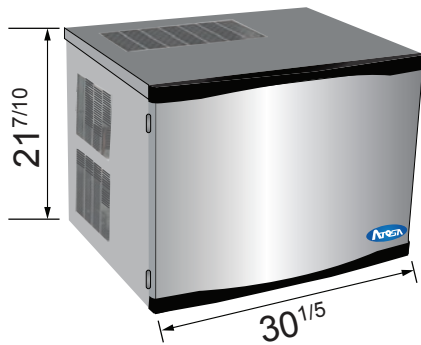

“WE MAKE THE KITCHEN BETTER!”

Toll Free: 855-855-0399 Email: info@atosausa.com
www.atosa.com | www.atosausa.com
California, Colorado, Florida, Georgia, Illinois,
Massachusetts, New Jersey, Ohio, Texas, Washington

SPECIFICATIONS

Model	Type	Refrigerant	Voltage (V/Hz/Ph)	Amps(A)	Watts(W)	kWh/100 lbs Ice	Ice-Making Capacity (lbs/hr)	Leg (inch)	Exterior Dimensions (inch)	Gross Weight (lbs)
YR450-AP-161	Cube ice	R290	115/60/1	9.6	965	5.04	460/24	6	30^{1/5}×24^{9/20}×21^{7/10}	158

PLAN VIEW

YR450-AP-161 Front View