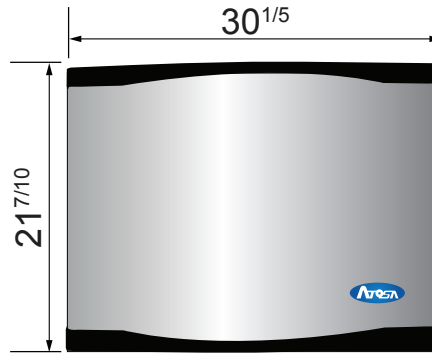

YR450-AP-161 Ice Machine