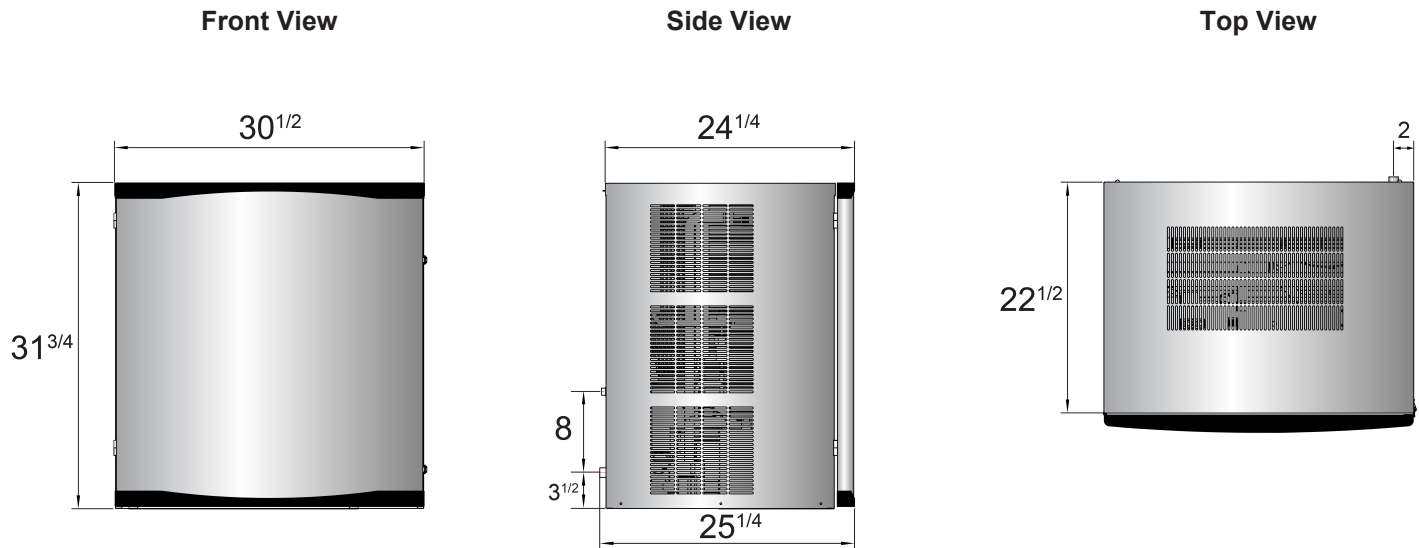

"WE MAKE THE KITCHEN BETTER!"

Toll Free: 855-855-0399 Email: info@atosausa.com
www.atosa.com | www.atosausa.com
California, Colorado, Florida, Georgia, Illinois,
Massachusetts, New Jersey, Ohio, Texas, Washington

SPECIFICATIONS

Model	Type	Refrigerant	Voltage (V/Hz/Ph)	Amps(A)	Watts(W)	kWh/100 lbs Ice	Ice-Making Capacity (lbs/hr)	Leg (inch)	Exterior Dimensions (inch)	Gross Weight (lbs)
YR800-AP-261	Cube ice	R-404a	208-240/60/1	7.5	1750	5.18	810/24	6	30^{1/5}×24^{9/20}×31^{7/10}	231

PLAN VIEW

Ice Storage Bin

Ice machine comparison

Models	Type	Refrigerant	Voltage (V/Hz/Ph)	Amps(A)	Watts(W)	kWh/100 lbs Ice	Ice-Making Capacity (lbs/hr)	Leg (inch)	Exterior Dimensions (inch)	Gross Weight (lbs)
YR140-AP-161	Cube ice	R290	115/60/1	3.1	363	6.13	142/24	6	23^{1/2}×28^{1/2}×38^{3/5}	176
YR280-AP-161	Cube ice	R290	115/60/1	7.2	704	5.97	283/24	6	23^{1/2}×28^{1/2}×38^{3/5}	187
YR450-AP-161	Cube ice	R290	115/60/1	9.6	965	5.04	460/24	6	30^{1/5}×24^{9/20}×21^{7/10}	158